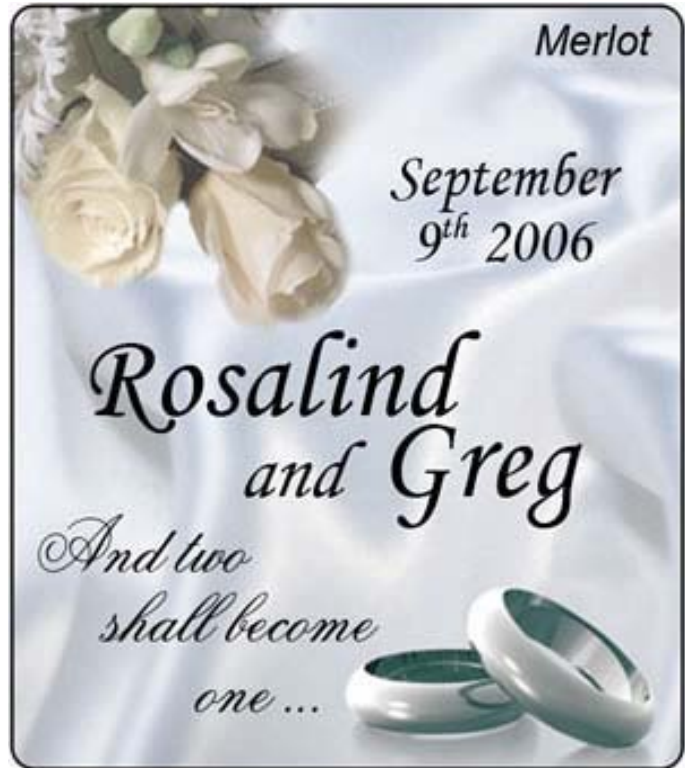

Holiday Labels

MD-40

Clear Label

Clear Label lets the color of the wine show through and looks like label was painted on the bottle

MD-75C

Wedding Label

MD-45

Clear Label

MD-90C

Clear Label lets the color of the wine show through and looks like label was painted on the bottle

Clear Label

MD-92C

Clear Label lets the color of the wine show through and looks like label was painted on the bottle