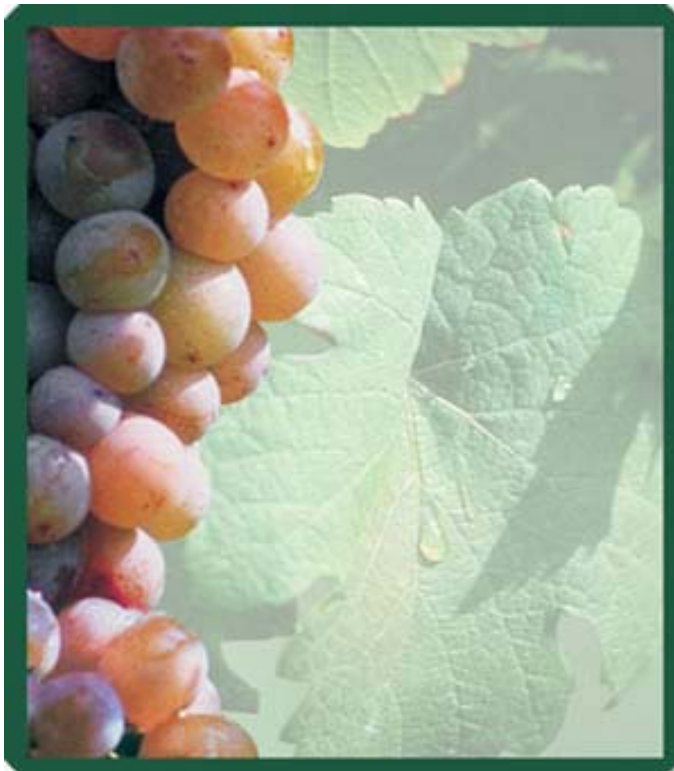

MD-48

MD-31